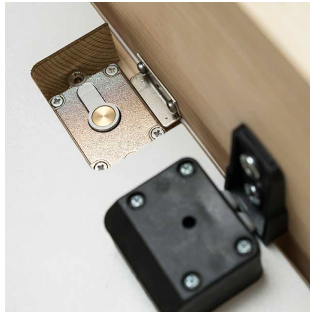

LOFT LADDER DOLLE SW56-4

MADE TO MEASURE

LOFT LADDER DOLLE SW56-4 WITH 50 MM INSULATION

Loft ladder DOLLE SW56-4 is a 3-section folding loft ladder, which requires no headroom or storage space in the loft.

Made to measure size:

> Outside casing: L:109,5 - 157,5 x B:47,6 - 97,6 cm

> Opening size: L:112 - 160 x B: 50 - 100 cm

Outside casing length + width cannot exceed 255,1 cm

Draught excluder contained in casing and trapdoor with 50 mm insulation prevents loss of heat and draught. 8 standard sizes and special measure is possible. Nice finish with white-faced trapdoor. Non-slip treads for extra security. Specially developed height adjustment system. Casing and trapdoor with a rebate for extra tight closing. Ladder assembled for easy and quick installation.

Accessories:

Increase security - lock your loft ladder

PRODUCT DATA

PRODUCT NAME	Loft Ladder DOLLE SW56-4
TYPE	3-section
MATERIAL	wood
PRODUCT-NO.	52400
FLOORHEIGHT	Max. 262 cm
HEIGHT WITH EXTRA TREADS	Max. NOT possible cm
OUTLET IN CM	140 cm
OUTSIDE WIDTH IN CM	164 cm
NUMBER OF TREADS	11-14
OPENING SIZE	special measure cm
INSULATION	50 mm
MATERIAL (CASING)	Pine
THICKNESS (CASING)	18 mm
HEIGHT (CASING)	190 mm
OUTSIDE CASING	special measure cm
MATERIAL (TRAPDOOR)	white HDF 2 x 3
INSULATION (TRAPDOOR)	50 mm
THICKNESS (TRAPDOOR)	56 mm
THICKNESS (TREADS)	28 mm
DEPTH (TREADS)	82 mm
WIDTH (TREADS)	358 mm
RISE (TREADS)	250 mm
MATERIAL (TREADS)	spruce
MATERIAL (STRING)	spruce
THICKNESS (STRING)	21 mm
DEPTH (STRING)	84 mm
MAX. HEIGHT CLOSED STAIR	36 cm
MAX. HEIGHT ARM, CLOSED STAIR CM	59,3 cm
MAX. USERWEIGHT	Tested by EN14975 up to 265 kg, work weight 150 kg
SPECIAL MEASURE	Yes
U-VALUE W/(M ² K)	0,9 tested as building component
TEST	IFT Rosenheim EN12207 Class 4