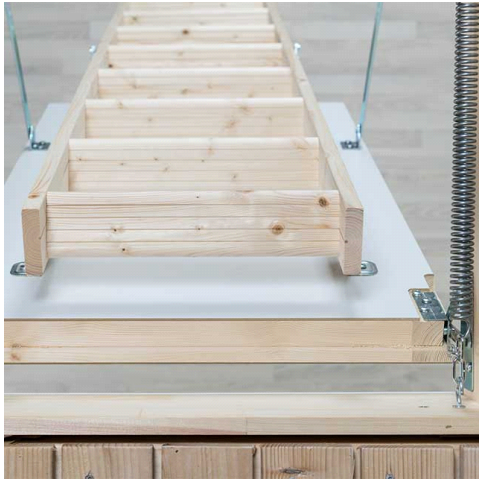

LOFT LADDER DOLLE SW56-4

MADE TO MEASURE

LOFT LADDER DOLLE SW56-4 WITH 50 MM INSULATION

Loft ladder DOLLE SW56-4 is a 3-section folding loft ladder, which requires no headroom or storage space in the loft.

Made to measure size:

> Outside casing: L:109,5 - 157,5 x B:47,6 - 97,6 cm

> Opening size: L:112 - 160 x B: 50 - 100 cm

Outside casing length + width cannot exceed 255,1 cm

Draught excluder contained in casing and trapdoor with 50 mm insulation prevents loss of heat and draught. 8 standard sizes and special measure is possible. Nice finish with white-faced trapdoor. Non-slip treads for extra security. Specially developed height adjustment system. Casing and trapdoor with a rebate for extra tight closing. Ladder assembled for easy and quick installation.

Accessories:

Increase security - lock your loft ladder

PRODUCT DATA

PRODUCT NAME	Loft Ladder DOLLE SW56-4
TYPE	3-section
MATERIAL	wood
PRODUCT-NO.	52400
FLOORHEIGHT	Max. 262 cm
HEIGHT WITH EXTRA TREADS	Max. NOT possible cm
OUTLET IN CM	140 cm
OUTSIDE WIDTH IN CM	164 cm
NUMBER OF TREADS	11-14
OPENING SIZE	special measure cm
INSULATION	50 mm
MATERIAL (CASING)	Pine
THICKNESS (CASING)	18 mm
HEIGHT (CASING)	190 mm
OUTSIDE CASING	special measure cm
MATERIAL (TRAPDOOR)	white HDF 2 x 3
INSULATION (TRAPDOOR)	50 mm
THICKNESS (TRAPDOOR)	56 mm
THICKNESS (TREADS)	28 mm
DEPTH (TREADS)	82 mm
WIDTH (TREADS)	358 mm
RISE (TREADS)	250 mm
MATERIAL (TREADS)	spruce
MATERIAL (STRING)	spruce
THICKNESS (STRING)	21 mm
DEPTH (STRING)	84 mm
MAX. HEIGHT CLOSED STAIR	36 cm
MAX. HEIGHT ARM, CLOSED STAIR CM	59,3 cm
MAX. USERWEIGHT	Tested by EN14975 up to 265 kg, work weight 150 kg
SPECIAL MEASURE	Yes
U-VALUE W/(M ² K)	0,9 tested as building component
TEST	IFT Rosenheim EN12207 Class 4