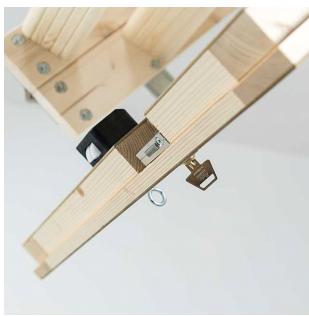

LOFT LADDER DOLLE SW56-4

MADE TO MEASURE

LOFT LADDER DOLLE SW56-4 WITH 50 MM INSULATION

Loft ladder DOLLE SW56-4 is a 3-section folding loft ladder, which requires no headroom or storage space in the loft.

Made to measure size:

> Outside casing: L:109,5 - 157,5 x B:47,6 - 97,6 cm

> Opening size: L:112 - 160 x B: 50 - 100 cm

Outside casing length + width cannot exceed 255,1 cm

Draught excluder contained in casing and trapdoor with 50 mm insulation prevents loss of heat and draught. 8 standard sizes and special measure is possible. Nice finish with white-faced trapdoor. Non-slip treads for extra security. Specially developed height adjustment system. Casing and trapdoor with a rebate for extra tight closing. Ladder assembled for easy and quick installation.

Accessories:

Increase security - lock your loft ladder

PRODUCT DATA

PRODUCT NAME	Loft Ladder DOLLE SW56-4
TYPE	3-section
MATERIAL	wood
PRODUCT-NO.	52400
FLOORHEIGHT	Max. 262 cm
HEIGHT WITH EXTRA TREADS	Max. NOT possible cm
OUTLET IN CM	140 cm
OUTSIDE WIDTH IN CM	164 cm
NUMBER OF TREADS	11-14
OPENING SIZE	special measure cm
INSULATION	50 mm
MATERIAL (CASING)	Pine
THICKNESS (CASING)	18 mm
HEIGHT (CASING)	190 mm
OUTSIDE CASING	special measure cm
MATERIAL (TRAPDOOR)	white HDF 2 x 3
INSULATION (TRAPDOOR)	50 mm
THICKNESS (TRAPDOOR)	56 mm
THICKNESS (TREADS)	28 mm
DEPTH (TREADS)	82 mm
WIDTH (TREADS)	358 mm
RISE (TREADS)	250 mm
MATERIAL (TREADS)	spruce
MATERIAL (STRING)	spruce
THICKNESS (STRING)	21 mm
DEPTH (STRING)	84 mm
MAX. HEIGHT CLOSED STAIR	36 cm
MAX. HEIGHT ARM, CLOSED STAIR CM	59,3 cm
MAX. USERWEIGHT	Tested by EN14975 up to 265 kg, work weight 150 kg
SPECIAL MEASURE	Yes
U-VALUE W/(M ² K)	0,9 tested as building component
TEST	IFT Rosenheim EN12207 Class 4