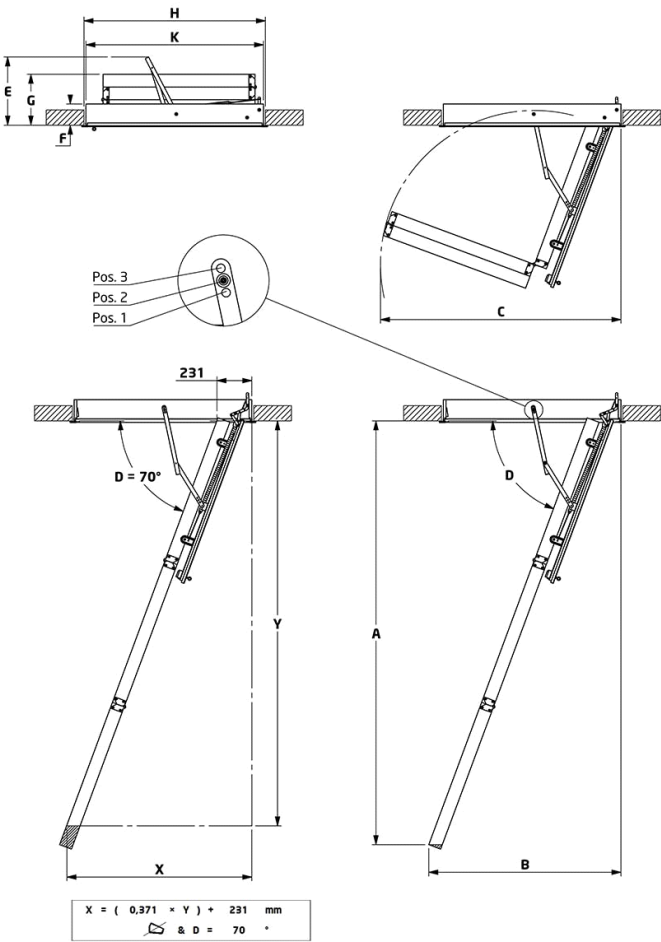

DOLLE SW36-5

SIZE 130 X 70 - WITH 30 MM INSULATION

Dolle SW36-5 is a 3 section folding attic ladder. It requires no headroom or storage space in the loft. The ladder is made of solid spruce, with non-slip treads and has plastic feet included for extra security. It has a nice finish with white-faced trapdoor and rubber draught excluder to prevent loss of heat and draught. The Dolle SW36-5 comes in 6 standard sizes. The Dolle SW36-5 has a special developed height adjustment system and is delivered with a wooden push/pull rod for easy operation. Completely assembled and ready to install.

PRODUCT DATA

PRODUCT NAME	Dolle SW36-5
TYPE	3-section
MATERIAL	wood
PRODUCT-NO.	32576
FLOORHEIGHT	Max. 285 cm
HEIGHT WITH EXTRA TREADS	Max. 350 cm
OUTLET IN CM	136 cm
OUTSIDE WIDTH IN CM	162 cm
NUMBER OF TREADS	12
OPENING SIZE	130x70 cm
INSULATION	30 mm
MATERIAL (CASING)	spruce
THICKNESS (CASING)	18 mm
HEIGHT (CASING)	140 mm
OUTSIDE CASING	127,5x67,6 cm
MATERIAL (TRAPDOOR)	white/white HDF 2 x 3
INSULATION (TRAPDOOR)	30 mm
THICKNESS (TRAPDOOR)	36 mm
THICKNESS (TREADS)	28 mm
DEPTH (TREADS)	82 mm
WIDTH (TREADS)	400 mm
RISE (TREADS)	250 mm
MATERIAL (TREADS)	spruce
MATERIAL (STRING)	spruce
THICKNESS (STRING)	21 mm
DEPTH (STRING)	84 mm
MAX. HEIGHT CLOSED STAIR	33,6 cm
MAX. HEIGHT ARM, CLOSED STAIR CM	44,8 cm
MAX. USERWEIGHT	Tested by EN14975 up to 265 kg, work weight 150 kg
U-VALUE W/(M²K)	1,3 tested as building component
TEST	IFT Rosenheim EN12207 Class 4 @ 600 Pa

MEASUREMENTS

Staircase	Riser	Pos.	A		B	C	D	E	F	G	Model	H		K	
			mm	mm								mm × mm	mm × mm		
12	4-4-4	1	2756	2790	1378	1625	67	451	140	336	32565	1200 × 600	1175 × 576		
		2	2804	2836	1271	1591	70	399			32575	1200 × 700	1175 × 676		
		3	2848	2879	1161	1555	72	294			32576	1300 × 700	1275 × 676		
											32577	1400 × 700	1375 × 676		