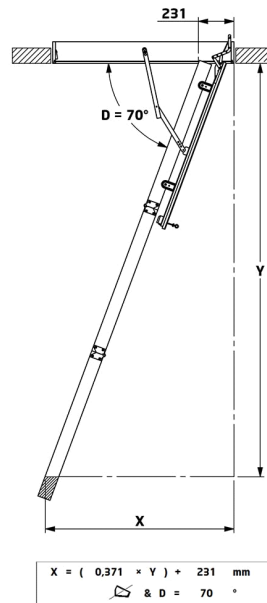

## DOLLE SW36-5

### SIZE 140 X 70 - WITH 30 MM INSULATION

Dolle SW36-5 is a 3 section folding attic ladder. It requires no headroom or storage space in the loft. The ladder is made of solid spruce, with non-slip treads and has plastic feet included for extra security. It has a nice finish with white-faced trapdoor and rubber draught excluder to prevent loss of heat and draught. The Dolle SW36-5 comes in 6 standard sizes. The Dolle SW36-5 has a special developed height adjustment system and is delivered with a wooden push/pull rod for easy operation. Completely assembled and ready to install.

## PRODUCT DATA

PRODUCT NAME	Dolle SW36-5
TYPE	3-section
MATERIAL	wood
PRODUCT-NO.	32577
FLOORHEIGHT	Max. 299 cm
HEIGHT WITH EXTRA TREADS	Max. 350 cm
OUTLET IN CM	138 cm
OUTSIDE WIDTH IN CM	162,4 cm
NUMBER OF TREADS	12
OPENING SIZE	140x70 cm
INSULATION	30 mm
MATERIAL (CASING)	spruce
THICKNESS (CASING)	18 mm
HEIGHT (CASING)	140 mm
OUTSIDE CASING	137,5x57,6 cm
MATERIAL (TRAPDOOR)	white/white HDF 2 x 3
INSULATION (TRAPDOOR)	30 mm
THICKNESS (TRAPDOOR)	36 mm
THICKNESS (TREADS)	28 mm
DEPTH (TREADS)	82 mm
WIDTH (TREADS)	400 mm
RISE (TREADS)	250 mm
MATERIAL (TREADS)	spruce
MATERIAL (STRING)	spruce
THICKNESS (STRING)	21 mm
DEPTH (STRING)	84 mm
MAX. HEIGHT CLOSED STAIR	33,6 cm
MAX. HEIGHT ARM, CLOSED STAIR CM	29,4 cm
MAX. USERWEIGHT	Tested by EN14975 up to 265 kg, work weight 150 kg
U-VALUE W/(M²K)	1,3 tested as building component
TEST	IFT Rosenheim EN12207 Class 4

## MEASUREMENTS

$$X = (0,371 \times Y) + 231 \text{ mm}$$

$\angle D = 70^\circ$

	Pos.	A	A+	B	C	D	E	F	G	Model	H	K	
		mm	mm	mm	mm	°	mm	mm	mm		mm × mm	mm × mm	
12	4-4-4	1	2756	2790	1378	1624	67	451			32565	1200 × 600	1175 × 576
		2	2804	2836	1271	1590	70	399	140	336	32575	1200 × 700	1275 × 676
		3	2848	2879	1161	1555	72	294			32576	1300 × 700	1375 × 676
											32577	1400 × 700	1475 × 676