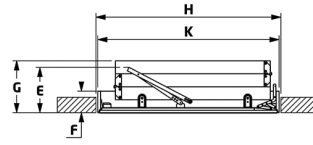

### SIZE 140 X 70 - WITH 30 MM INSULATION

Dolle SW36-5 is a 3 section folding attic ladder. It requires no headroom or storage space in the loft. The ladder is made of solid spruce, with non-slip treads and has plastic feet included for extra security. It has a nice finish with white-faced trapdoor and rubber draught excluder to prevent loss of heat and draught. The Dolle SW36-5 comes in 6 standard sizes. The Dolle SW36-5 has a special developed height adjustment system and is delivered with a wooden push/pull rod for easy operation. Completely assembled and ready to install.

## PRODUCT DATA

PRODUCT NAME	Dolle SW36-5
TYPE	3-section
MATERIAL	wood
PRODUCT-NO.	32577
FLOORHEIGHT	Max. 299 cm
HEIGHT WITH EXTRA TREADS	Max. 350 cm
OUTLET IN CM	138 cm
OUTSIDE WIDTH IN CM	162,4 cm
NUMBER OF TREADS	12
OPENING SIZE	140x70 cm
INSULATION	30 mm
MATERIAL (CASING)	spruce
THICKNESS (CASING)	18 mm
HEIGHT (CASING)	140 mm
OUTSIDE CASING	137,5x57,6 cm
MATERIAL (TRAPDOOR)	white/white HDF 2 x 3
INSULATION (TRAPDOOR)	30 mm
THICKNESS (TRAPDOOR)	36 mm
THICKNESS (TREADS)	28 mm
DEPTH (TREADS)	82 mm
WIDTH (TREADS)	400 mm
RISE (TREADS)	250 mm
MATERIAL (TREADS)	spruce
MATERIAL (STRING)	spruce
THICKNESS (STRING)	21 mm
DEPTH (STRING)	84 mm
MAX. HEIGHT CLOSED STAIR	33,6 cm
MAX. HEIGHT ARM, CLOSED STAIR CM	29,4 cm
MAX. USERWEIGHT	Tested by EN14975 up to 265 kg, work weight 150 kg
U-VALUE W/(M²K)	1,3 tested as building component
TEST	IFT Rosenheim EN12207 Class 4

## MEASUREMENTS

$$X = (0,371 \times Y) + 231 \text{ mm}$$

$\angle D = 70^\circ$

	Pos.	A	A+	B	C	D	E	F	G	Model	H	K	
		mm	mm	mm	mm	°	mm	mm	mm		mm × mm	mm × mm	
12	4-4-4	1	2756	2790	1378	1624	67	451			32565	1200 × 600	1175 × 576
		2	2804	2836	1271	1590	70	399	140	336	32575	1200 × 700	1275 × 676
		3	2848	2879	1161	1555	72	294			32576	1300 × 700	1375 × 676
											32577	1400 × 700	1475 × 676