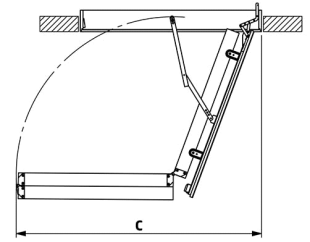

## DOLLE SW36-5

### SIZE 140 X 70 - WITH 30 MM INSULATION

Dolle SW36-5 is a 3 section folding attic ladder. It requires no headroom or storage space in the loft. The ladder is made of solid spruce, with non-slip treads and has plastic feet included for extra security. It has a nice finish with white-faced trapdoor and rubber draught excluder to prevent loss of heat and draught. The Dolle SW36-5 comes in 6 standard sizes. The Dolle SW36-5 has a special developed height adjustment system and is delivered with a wooden push/pull rod for easy operation. Completely assembled and ready to install.

## PRODUCT DATA

PRODUCT NAME	Dolle SW36-5
TYPE	3-section
MATERIAL	wood
PRODUCT-NO.	32577
FLOORHEIGHT	Max. 299 cm
HEIGHT WITH EXTRA TREADS	Max. 350 cm
OUTLET IN CM	138 cm
OUTSIDE WIDTH IN CM	162,4 cm
NUMBER OF TREADS	12
OPENING SIZE	140x70 cm
INSULATION	30 mm
MATERIAL (CASING)	spruce
THICKNESS (CASING)	18 mm
HEIGHT (CASING)	140 mm
OUTSIDE CASING	137,5x57,6 cm
MATERIAL (TRAPDOOR)	white/white HDF 2 x 3
INSULATION (TRAPDOOR)	30 mm
THICKNESS (TRAPDOOR)	36 mm
THICKNESS (TREADS)	28 mm
DEPTH (TREADS)	82 mm
WIDTH (TREADS)	400 mm
RISE (TREADS)	250 mm
MATERIAL (TREADS)	spruce
MATERIAL (STRING)	spruce
THICKNESS (STRING)	21 mm
DEPTH (STRING)	84 mm
MAX. HEIGHT CLOSED STAIR	33,6 cm
MAX. HEIGHT ARM, CLOSED STAIR CM	29,4 cm
MAX. USERWEIGHT	Tested by EN14975 up to 265 kg, work weight 150 kg
U-VALUE W/(M²K)	1,3 tested as building component
TEST	IFT Rosenheim EN12207 Class 4

## MEASUREMENTS

$$X = (0,371 \times Y) + 231 \text{ mm}$$

$\angle D = 70^\circ$

	Pos.	A	A+	B	C	D	E	F	G	Model	H	K	
		mm	mm	mm	mm	°	mm	mm	mm		mm × mm	mm × mm	
12	4-4-4	1	2756	2790	1378	1624	67	451			32565	1200 × 600	1175 × 576
		2	2804	2836	1271	1590	70	399	140	336	32575	1200 × 700	1275 × 676
		3	2848	2879	1161	1555	72	294			32576	1300 × 700	1375 × 676
											32577	1400 × 700	1475 × 676