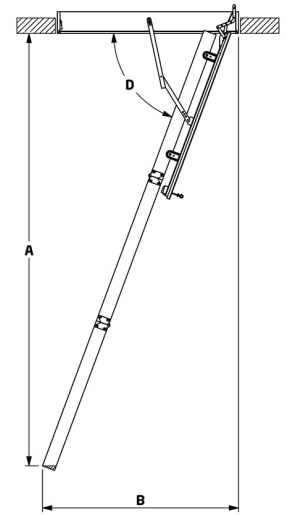

## DOLLE SW36-5

### SIZE 140 X 70 - WITH 30 MM INSULATION

Dolle SW36-5 is a 3 section folding attic ladder. It requires no headroom or storage space in the loft. The ladder is made of solid spruce, with non-slip treads and has plastic feet included for extra security. It has a nice finish with white-faced trapdoor and rubber draught excluder to prevent loss of heat and draught. The Dolle SW36-5 comes in 6 standard sizes. The Dolle SW36-5 has a special developed height adjustment system and is delivered with a wooden push/pull rod for easy operation. Completely assembled and ready to install.

## PRODUCT DATA

PRODUCT NAME	Dolle SW36-5
TYPE	3-section
MATERIAL	wood
PRODUCT-NO.	32577
FLOORHEIGHT	Max. 299 cm
HEIGHT WITH EXTRA TREADS	Max. 350 cm
OUTLET IN CM	138 cm
OUTSIDE WIDTH IN CM	162,4 cm
NUMBER OF TREADS	12
OPENING SIZE	140x70 cm
INSULATION	30 mm
MATERIAL (CASING)	spruce
THICKNESS (CASING)	18 mm
HEIGHT (CASING)	140 mm
OUTSIDE CASING	137,5x57,6 cm
MATERIAL (TRAPDOOR)	white/white HDF 2 x 3
INSULATION (TRAPDOOR)	30 mm
THICKNESS (TRAPDOOR)	36 mm
THICKNESS (TREADS)	28 mm
DEPTH (TREADS)	82 mm
WIDTH (TREADS)	400 mm
RISE (TREADS)	250 mm
MATERIAL (TREADS)	spruce
MATERIAL (STRING)	spruce
THICKNESS (STRING)	21 mm
DEPTH (STRING)	84 mm
MAX. HEIGHT CLOSED STAIR	33,6 cm
MAX. HEIGHT ARM, CLOSED STAIR CM	29,4 cm
MAX. USERWEIGHT	Tested by EN14975 up to 265 kg, work weight 150 kg
U-VALUE W/(M²K)	1,3 tested as building component
TEST	IFT Rosenheim EN12207 Class 4

## MEASUREMENTS

$$X = (0,371 \times Y) + 231 \text{ mm}$$

$\angle D = 70^\circ$

	Pos.	A	A+	B	C	D	E	F	G	Model	H	K	
		mm	mm	mm	mm	°	mm	mm	mm		mm × mm	mm × mm	
12	4-4-4	1	2756	2790	1378	1624	67	451			32565	1200 × 600	1175 × 576
		2	2804	2836	1271	1590	70	399	140	336	32575	1200 × 700	1275 × 676
		3	2848	2879	1161	1555	72	294			32576	1300 × 700	1375 × 676
											32577	1400 × 700	1475 × 676