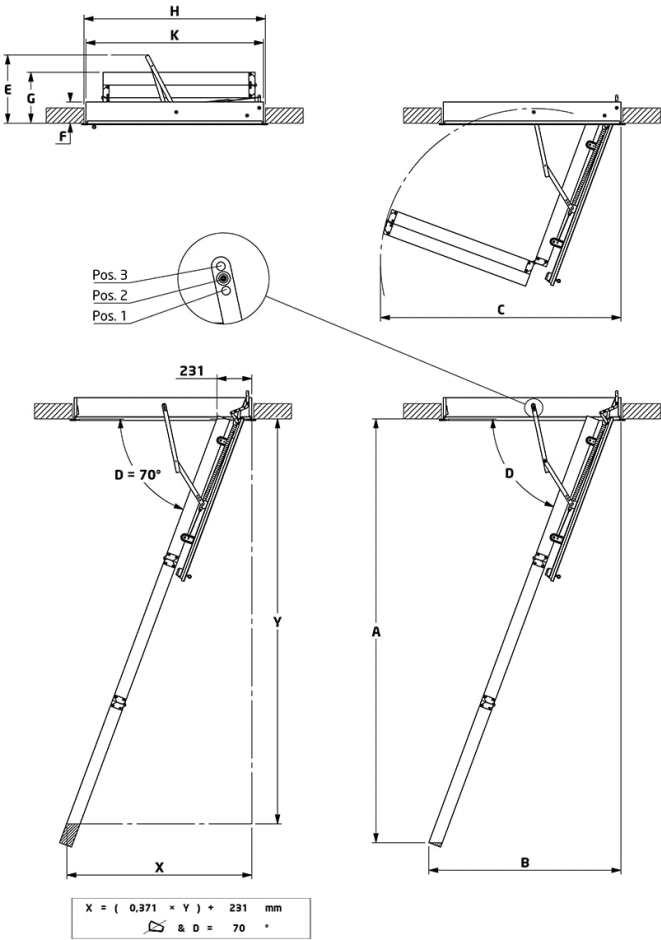

## DOLLE SW36-5

### SIZE 120 X 70 - WITH 30 MM INSULATION

Dolle SW36-5 is a 3 section folding attic ladder. It requires no headroom or storage space in the loft. The ladder is made of solid spruce, with non-slip treads and has plastic feet included for extra security. It has a nice finish with white-faced trapdoor and rubber draught excluder to prevents loss of heat and draught. The Dolle SW36-5 comes in 6 standard sizes. The Dolle SW36-5 has a special developed height adjustment system and it delivered with a wooden push/pull rod for easy operation. Completely assembled and ready to install.

### PRODUCT DATA

PRODUCT NAME	Dolle SW36-5
TYPE	3-section
MATERIAL	wood
PRODUCT-NO.	32575
FLOORHEIGHT	Max. 285 cm
HEIGHT WITH EXTRA TREADS	Max. 350 cm
OUTLET IN CM	136 cm
OUTSIDE WIDTH IN CM	162 cm
NUMBER OF TREADS	12
OPENING SIZE	120x70 cm
INSULATION	30 mm
MATERIAL (CASING)	spruce
THICKNESS (CASING)	18 mm
HEIGHT (CASING)	140 mm
OUTSIDE CASING	117,5x67,6 cm
MATERIAL (TRAPDOOR)	white/white HDF 2 x 3
INSULATION (TRAPDOOR)	30 mm
THICKNESS (TRAPDOOR)	36 mm
THICKNESS (TREADS)	28 mm
DEPTH (TREADS)	82 mm
WIDTH (TREADS)	400 mm
RISE (TREADS)	250 mm
MATERIAL (TREADS)	spruce
MATERIAL (STRING)	spruce
THICKNESS (STRING)	21 mm
DEPTH (STRING)	84 mm
MAX. HEIGHT CLOSED STAIR	33,6 cm
MAX. HEIGHT ARM, CLOSED STAIR CM	44,8 cm
MAX. USERWEIGHT	Tested by EN14975 up to 265 kg, work weight 150 kg
U-VALUE W/(M²K)	1,3 tested as building component
TEST	IFT Rosenheim EN12207 Class 4 @ 600 Pa

### MEASUREMENTS

Staircase	Riser	Pos.	A		B	C	D	E	F	G	Model	H		K	
			mm	mm								mm × mm	mm × mm		
12	4-4-4	1	2756	2790	1378	1625	67	451	140	336	32565	1200 × 600	1175 × 576		
		2	2804	2836	1271	1591	70	399			32575	1200 × 700	1175 × 676		
		3	2848	2879	1161	1555	72	294			32576	1300 × 700	1275 × 676		
											32577	1400 × 700	1375 × 676		