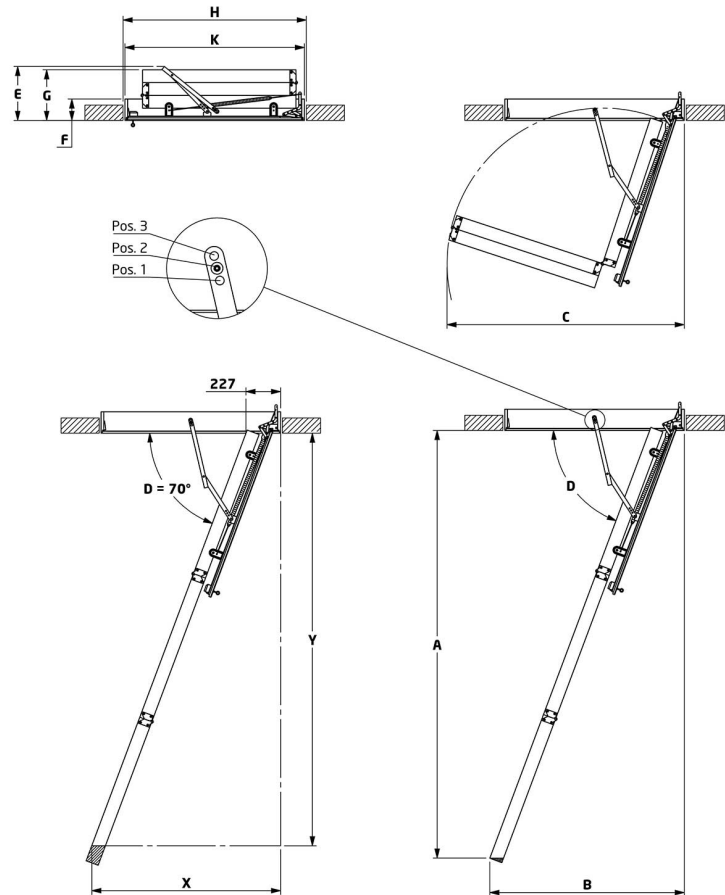

## DOLLE SW26-5

### **SIZE 120 X 60 - WITH 20 MM INSULATION**

DOLLE SW26-5 with 20 mm insulation is a 3-section folding attic ladder, which requires no headroom or storage space in the loft. Draught excluder contained in casing and trapdoor with 20-mm insulation prevents loss of heat and draught. Non-slip treads for extra security. Specially developed height adjustment system. Ladder assembled for easy and quick installation.

## PRODUCT DATA

PRODUCT NAME	Dolle SW26-5
TYPE	3-section
MATERIAL	wood
PRODUCT-NO.	22565
FLOORHEIGHT	Max. 280 cm
OUTLET IN CM	137,7 cm
OUTSIDE WIDTH IN CM	162 cm
NUMBER OF TREADS	12
OPENING SIZE	120x60 cm
INSULATION	20 mm
MATERIAL (CASING)	Spruce
THICKNESS (CASING)	18 mm
HEIGHT (CASING)	140 mm
OUTSIDE CASING	117,5x57,6 cm
MATERIAL (TRAPDOOR)	White / white HDF 2 x 3
INSULATION (TRAPDOOR)	20 mm
THICKNESS (TRAPDOOR)	26 mm
THICKNESS (TREADS)	28 mm
DEPTH (TREADS)	82 mm
WIDTH (TREADS)	400 mm
RISE (TREADS)	250 mm
MATERIAL (TREADS)	Spruce
MATERIAL (STRING)	Spruce
THICKNESS (STRING)	21 mm
DEPTH (STRING)	84 mm
MAX. USERWEIGHT	Tested by EN14975 up to 265 kg, work weight 150 kg
U-VALUE W/(M²K)	1,6 tested as building component
TEST	IFT Rosenheim EN12207 Class 4 @ 600 Pa

## MEASUREMENTS

$$X = (0,374 \times Y) + 227 \text{ mm}$$

$\angle D = 70^\circ$

Pos.	A	A+	B	C	D	E	F	G	Model	H	K		
												mm	mm
12	4-4-4	1	2754	2788	1379	1622	67	433	140	385	22565	1200 × 600	1175 × 576
		2	2801	2833	1273	1588	70	353			22575	1200 × 700	1175 × 676
		3	2845	2876	1183	1553	72	173					