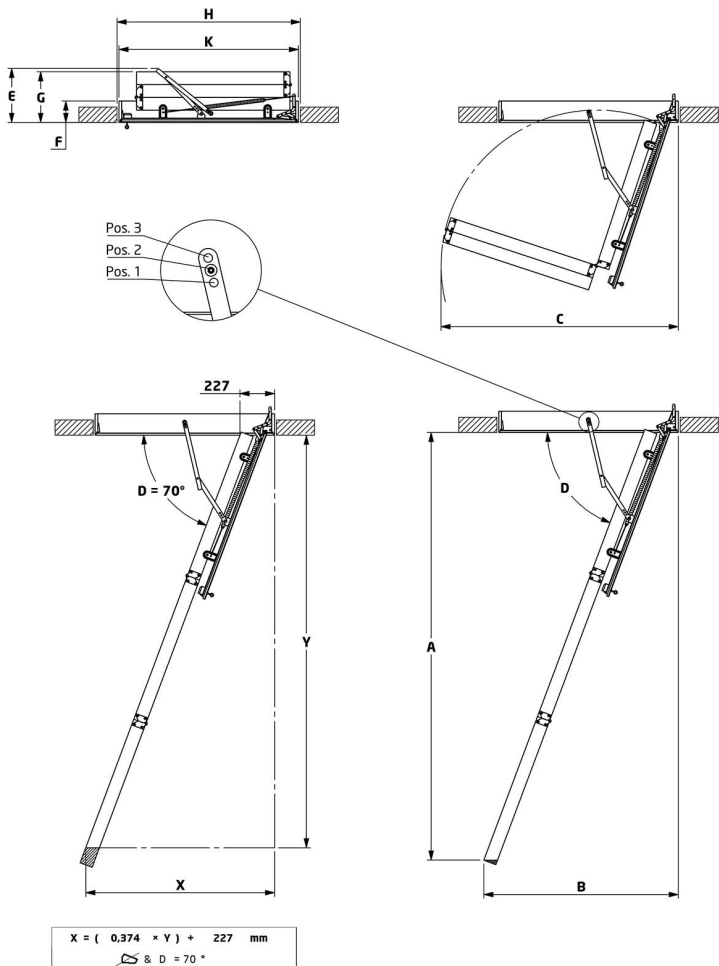

DOLLE SW26-5

SIZE 120 X 70 - WITH 20 MM INSULATION

DOLLE SW26-5 with 20 mm insulation is a 3-section folding attic ladder, which requires no headroom or storage space in the loft. Draught excluder contained in casing and trapdoor with 20-mm insulation prevents loss of heat and draught. Non-slip treads for extra security. Specially developed height adjustment system. Ladder assembled for easy and quick installation.

PRODUCT DATA

PRODUCT NAME	Dolle SW26-5
TYPE	3-section
MATERIAL	wood
PRODUCT-NO.	22575
FLOORHEIGHT	Max. 280 cm
OUTLET IN CM	137,7 cm
OUTSIDE WIDTH IN CM	162 cm
NUMBER OF TREADS	12
OPENING SIZE	120x70 cm
INSULATION	20 mm
MATERIAL (CASING)	Spruce
THICKNESS (CASING)	18 mm
HEIGHT (CASING)	140 mm
OUTSIDE CASING	117,5 x 67,6 cm
MATERIAL (TRAPDOOR)	White / white HDF 2 x 3
INSULATION (TRAPDOOR)	20 mm
THICKNESS (TRAPDOOR)	26 mm
THICKNESS (TREADS)	28 mm
DEPTH (TREADS)	82 mm
WIDTH (TREADS)	400 mm
RISE (TREADS)	250 mm
MATERIAL (TREADS)	Spruce
MATERIAL (STRING)	Spruce
THICKNESS (STRING)	21 mm
DEPTH (STRING)	84 mm
MAX. USERWEIGHT	Tested by EN14975 up to 265 kg, work weight 150 kg
U-VALUE W/(M²K)	1,6 tested as building component
TEST	IFT Rosenheim EN12207 Class 4

MEASUREMENTS

H	Pos.	A		B	C	D	E	F	G	Model	H		K	
		mm	mm								mm × mm	mm × mm		
12	4-4-4	1	2754	2788	1379	1622	67	433	140	385	22565	1200 × 600	1175 × 576	
		2	2801	2833	1273	1588	70	353			22575	1200 × 700	1175 × 676	
		3	2845	2876	1183	1553	72	173						