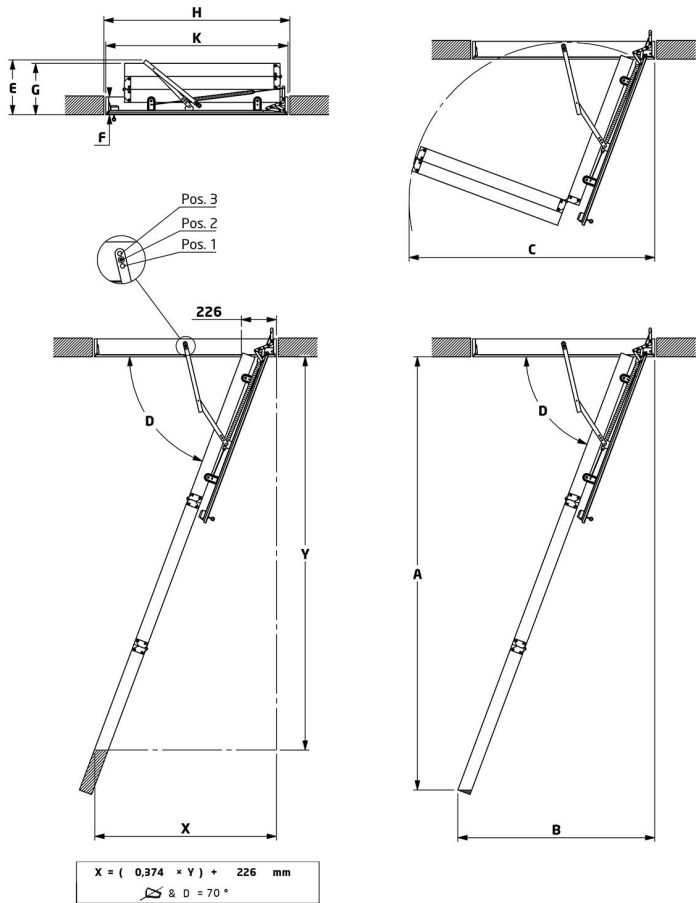

## DOLLE SW26-3

### **SIZE 120 X 60 - WITH 20 MM INSULATION**

DOLLE SW26-3 with 20 mm insulation is a 3-section folding attic ladder, which requires no headroom or storage space in the loft. Draught excluder contained in casing and trapdoor with 20-mm insulation prevents loss of heat and draught. Non-slip treads for extra security. Specially developed height adjustment system. Ladder assembled for easy and quick installation.

## PRODUCT DATA

PRODUCT NAME	Dolle SW26-3
TYPE	3-section
MATERIAL	wood
PRODUCT-NO.	22365
FLOORHEIGHT	Max. 280 cm
OUTLET IN CM	137,7 cm
OUTSIDE WIDTH IN CM	162 cm
NUMBER OF TREADS	12
OPENING SIZE	120x60 cm
INSULATION	20 mm
MATERIAL (CASING)	Spruce
THICKNESS (CASING)	18 mm
HEIGHT (CASING)	115 mm
OUTSIDE CASING	117,5x57,6 cm
MATERIAL (TRAPDOOR)	Brown / white HDF 2 x 3 mm
INSULATION (TRAPDOOR)	20 mm
THICKNESS (TRAPDOOR)	26 mm
THICKNESS (TREADS)	28 mm
DEPTH (TREADS)	82 mm
WIDTH (TREADS)	400 mm
RISE (TREADS)	250 mm
MATERIAL (TREADS)	Spruce
MATERIAL (STRING)	Spruce
THICKNESS (STRING)	21 mm
DEPTH (STRING)	84 mm
MAX. USERWEIGHT	Tested by EN14975 up to 265 kg, work weight 150 kg
U-VALUE W/(M²K)	1,6 tested as building component
TEST	IFT Rosenheim EN12207 Class 4 @ 600 Pa

## MEASUREMENTS

III	Pos.	A		B	C	D	E	F	G	Model	H		K	
		mm	mm								mm x mm	mm x mm		
12	4-4-4	1	2749	2783	1376	1620	67	433	115	385	22365	1200 x 600	1175 x 576	
		2	2797	2829	1271	1586	70	353			22366	1300 x 600	1275 x 576	
		3	2841	2871	1161	1551	72	173			22367	1400 x 600	1375 x 576	
											22375	1200 x 700	1175 x 676	
											22376	1300 x 700	1275 x 676	
											22377	1400 x 700	1375 x 676	