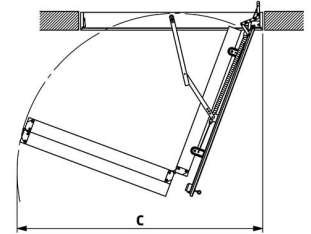

DOLLE SW26-3

SIZE 120 X 70 - WITH 20 MM INSULATION

DOLLE SW26-3 with 20 mm insulation is a 3-section folding attic ladder, which requires no headroom or storage space in the loft. Draught excluder contained in casing and trapdoor with 20-mm insulation prevents loss of heat and draught. Non-slip treads for extra security. Specially developed height adjustment system. Ladder assembled for easy and quick installation.

PRODUCT DATA

PRODUCT NAME	Dolle SW26-3
TYPE	3-section
MATERIAL	wood
PRODUCT-NO.	22375
FLOORHEIGHT	Max. 280 cm
OUTLET IN CM	137,7 cm
OUTSIDE WIDTH IN CM	162 cm
NUMBER OF TREADS	12
OPENING SIZE	120x70 cm
INSULATION	20 mm
MATERIAL (CASING)	Spruce
THICKNESS (CASING)	18 mm
HEIGHT (CASING)	115 mm
OUTSIDE CASING	117,5 x 67,6 cm
MATERIAL (TRAPDOOR)	Brown / white HDF 2 x 3 mm
INSULATION (TRAPDOOR)	20 mm
THICKNESS (TRAPDOOR)	26 mm
THICKNESS (TREADS)	28 mm
DEPTH (TREADS)	82 mm
WIDTH (TREADS)	400 mm
RISE (TREADS)	250 mm
MATERIAL (TREADS)	Spruce
MATERIAL (STRING)	Spruce
THICKNESS (STRING)	21 mm
DEPTH (STRING)	84 mm
MAX. USERWEIGHT	Tested by EN14975 up to 265 kg, work weight 150 kg
U-VALUE W/(M²K)	1,6 tested as building component
TEST	IFT Rosenheim EN12207 Class 4

MEASUREMENTS

$$X = (0,374 \times Y) + 226 \text{ mm}$$

III	Pos.	A		B	C	D	E	F	G	Model	H		K		
		mm	mm								mm × mm	mm × mm			
12	4-4-4	1	2749	2783	1376	1620	67	433	115	385	Z2365	1200 × 600	1175 × 576		
		2	2797	2829	1271	1586	70	353			Z2366	1300 × 600	1275 × 576		
		3	2841	2871	1161	1551	72	173			Z2367	1400 × 600	1375 × 576		
											Z2375	1200 × 700	1175 × 676		
											Z2376	1300 × 700	1275 × 676		
											Z2377	1400 × 700	1375 × 676		