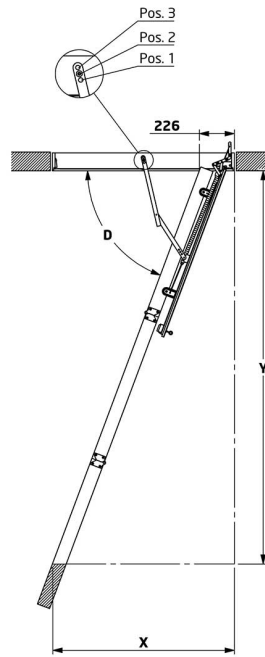

DOLLE SW26-3

SIZE 120 X 70 - WITH 20 MM INSULATION

DOLLE SW26-3 with 20 mm insulation is a 3-section folding attic ladder, which requires no headroom or storage space in the loft. Draught excluder contained in casing and trapdoor with 20-mm insulation prevents loss of heat and draught. Non-slip treads for extra security. Specially developed height adjustment system. Ladder assembled for easy and quick installation.

PRODUCT DATA

PRODUCT NAME	Dolle SW26-3
TYPE	3-section
MATERIAL	wood
PRODUCT-NO.	22375
FLOORHEIGHT	Max. 280 cm
OUTLET IN CM	137,7 cm
OUTSIDE WIDTH IN CM	162 cm
NUMBER OF TREADS	12
OPENING SIZE	120x70 cm
INSULATION	20 mm
MATERIAL (CASING)	Spruce
THICKNESS (CASING)	18 mm
HEIGHT (CASING)	115 mm
OUTSIDE CASING	117,5 x 67,6 cm
MATERIAL (TRAPDOOR)	Brown / white HDF 2 x 3 mm
INSULATION (TRAPDOOR)	20 mm
THICKNESS (TRAPDOOR)	26 mm
THICKNESS (TREADS)	28 mm
DEPTH (TREADS)	82 mm
WIDTH (TREADS)	400 mm
RISE (TREADS)	250 mm
MATERIAL (TREADS)	Spruce
MATERIAL (STRING)	Spruce
THICKNESS (STRING)	21 mm
DEPTH (STRING)	84 mm
MAX. USERWEIGHT	Tested by EN14975 up to 265 kg, work weight 150 kg
U-VALUE W/(M²K)	1,6 tested as building component
TEST	IFT Rosenheim EN12207 Class 4

MEASUREMENTS

$$X = (0,374 \times Y) + 226 \text{ mm}$$

III	Pos.	A		B	C	D	E	F	G	Model	H		K		
		mm	mm								mm × mm	mm × mm			
12	4-4-4	1	2749	2783	1376	1620	67	433	115	385	Z2365	1200 × 600	1175 × 576		
		2	2797	2829	1271	1586	70	353			Z2366	1300 × 600	1275 × 576		
		3	2841	2871	1161	1551	72	173			Z2367	1400 × 600	1375 × 576		
											Z2375	1200 × 700	1175 × 676		
											Z2376	1300 × 700	1275 × 676		
											Z2377	1400 × 700	1375 × 676		