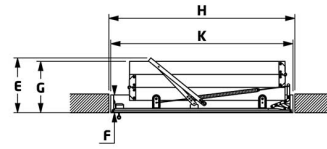

DOLLE SW26-3

SIZE 120 X 70 - WITH 20 MM INSULATION

DOLLE SW26-3 with 20 mm insulation is a 3-section folding attic ladder, which requires no headroom or storage space in the loft. Draught excluder contained in casing and trapdoor with 20-mm insulation prevents loss of heat and draught. Non-slip treads for extra security. Specially developed height adjustment system. Ladder assembled for easy and quick installation.

PRODUCT DATA

PRODUCT NAME	Dolle SW26-3
TYPE	3-section
MATERIAL	wood
PRODUCT-NO.	22375
FLOORHEIGHT	Max. 280 cm
OUTLET IN CM	137,7 cm
OUTSIDE WIDTH IN CM	162 cm
NUMBER OF TREADS	12
OPENING SIZE	120x70 cm
INSULATION	20 mm
MATERIAL (CASING)	Spruce
THICKNESS (CASING)	18 mm
HEIGHT (CASING)	115 mm
OUTSIDE CASING	117,5 x 67,6 cm
MATERIAL (TRAPDOOR)	Brown / white HDF 2 x 3 mm
INSULATION (TRAPDOOR)	20 mm
THICKNESS (TRAPDOOR)	26 mm
THICKNESS (TREADS)	28 mm
DEPTH (TREADS)	82 mm
WIDTH (TREADS)	400 mm
RISE (TREADS)	250 mm
MATERIAL (TREADS)	Spruce
MATERIAL (STRING)	Spruce
THICKNESS (STRING)	21 mm
DEPTH (STRING)	84 mm
MAX. USERWEIGHT	Tested by EN14975 up to 265 kg, work weight 150 kg
U-VALUE W/(M²K)	1,6 tested as building component
TEST	IFT Rosenheim EN12207 Class 4

MEASUREMENTS

$$X = (0,374 \times Y) + 226 \text{ mm}$$

III	Pos.	A		B	C	D	E	F	G	Model	H		K		
		mm	mm								mm × mm	mm × mm			
12	4-4-4	1	2749	2783	1376	1620	67	433	115	385	Z2365	1200 × 600	1175 × 576		
		2	2797	2829	1271	1586	70	353			Z2366	1300 × 600	1275 × 576		
		3	2841	2871	1161	1551	72	173			Z2367	1400 × 600	1375 × 576		
											Z2375	1200 × 700	1175 × 676		
											Z2376	1300 × 700	1275 × 676		
											Z2377	1400 × 700	1375 × 676		