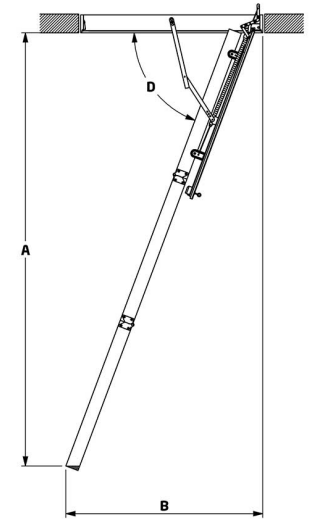

DOLLE SW26-3

SIZE 120 X 70 - WITH 20 MM INSULATION

DOLLE SW26-3 with 20 mm insulation is a 3-section folding attic ladder, which requires no headroom or storage space in the loft. Draught excluder contained in casing and trapdoor with 20-mm insulation prevents loss of heat and draught. Non-slip treads for extra security. Specially developed height adjustment system. Ladder assembled for easy and quick installation.

PRODUCT DATA

PRODUCT NAME	Dolle SW26-3
TYPE	3-section
MATERIAL	wood
PRODUCT-NO.	22375
FLOORHEIGHT	Max. 280 cm
OUTLET IN CM	137,7 cm
OUTSIDE WIDTH IN CM	162 cm
NUMBER OF TREADS	12
OPENING SIZE	120x70 cm
INSULATION	20 mm
MATERIAL (CASING)	Spruce
THICKNESS (CASING)	18 mm
HEIGHT (CASING)	115 mm
OUTSIDE CASING	117,5 x 67,6 cm
MATERIAL (TRAPDOOR)	Brown / white HDF 2 x 3 mm
INSULATION (TRAPDOOR)	20 mm
THICKNESS (TRAPDOOR)	26 mm
THICKNESS (TREADS)	28 mm
DEPTH (TREADS)	82 mm
WIDTH (TREADS)	400 mm
RISE (TREADS)	250 mm
MATERIAL (TREADS)	Spruce
MATERIAL (STRING)	Spruce
THICKNESS (STRING)	21 mm
DEPTH (STRING)	84 mm
MAX. USERWEIGHT	Tested by EN14975 up to 265 kg, work weight 150 kg
U-VALUE W/(M²K)	1,6 tested as building component
TEST	IFT Rosenheim EN12207 Class 4

MEASUREMENTS

$$X = (0,374 \times Y) + 226 \text{ mm}$$

III	Pos.	A		B	C	D	E	F	G	Model	H		K		
		mm	mm								mm × mm	mm × mm			
12	4-4-4	1	2749	2783	1376	1620	67	433	115	385	Z2365	1200 × 600	1175 × 576		
		2	2797	2829	1271	1586	70	353			Z2366	1300 × 600	1275 × 576		
		3	2841	2871	1161	1551	72	173			Z2367	1400 × 600	1375 × 576		
											Z2375	1200 × 700	1175 × 676		
											Z2376	1300 × 700	1275 × 676		
											Z2377	1400 × 700	1375 × 676		