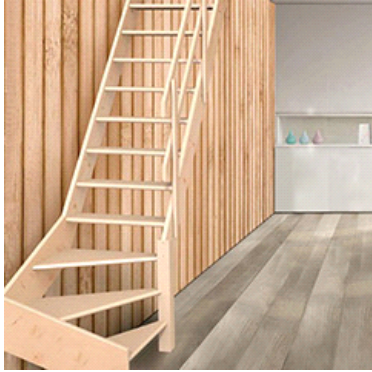

DOLLE NORMANDIE

1/4 RIGHT TURN SPACE SAVING STAIR

DOLLE Normandie space saving stair of solid spruce with steps supported by sidepieces. If the spruce color is not in line with your interior, it can be painted in all the colors of a rainbow. Also in the children's room, you can benefit from the stairs. You walk steadily and safely on the solid steps that have a comfortable 19 cm tread. Also the sidepieces and handrail are in spruce.

Untreated and ready to varnish, stain or paint.

Available with 14 treads: straight flight, quaterturn right or left and with or with out risers.

PRODUCT DATA

PRODUCT NAME	DOLLE Normandie
TYPE	1/4 turn Right
PRODUCT-NO.	61520
FLOORHEIGHT	Max. 353 cm
THICKNESS (TREADS)	32 mm
DEPTH (TREADS)	190 mm
WIDTH (TREADS)	686 mm
MATERIAL (TREADS)	Spruce
THICKNESS (STRING)	32 mm
DEPTH (STRING)	190 mm
STAIR WIDTH WITH HANDRAILS	773 mm
STAIR WIDTH WITHOUT HANDRAILS	746 mm
ADJUSTABLE ANGEL (TREADS)	no
MAX. USERWEIGHT	300 kg