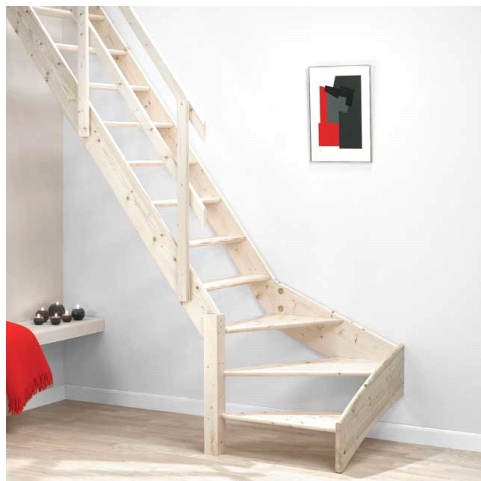

DOLLE NORMANDIE 1/4 TURN L

1/4 RIGHT TURN SPACE SAVING STAIR

DOLLE Normandie space saving stair of solid spruce with steps supported by sidepieces. If the spruce color is not in line with your interior, it can be painted in all the colors of a rainbow. Also in the children's room, you can benefit from the stairs. You walk steadily and safely on the solid steps that have a comfortable 19 cm tread. Also the sidepieces and handrail are in spruce.

Untreated and ready to varnish, stain or paint.

Available with 14 treads: straight flight, quarterturn right or left and with or with out risers.

The mark of responsible forestry

PRODUCT DATA

PRODUCT NAME	DOLLE Normandie 1/4 turn L
TYPE	1/4 turn left
PRODUCT-NO.	59401
FLOORHEIGHT	Max. 353 cm
THICKNESS (TREADS)	32 mm
DEPTH (TREADS)	190 mm
WIDTH (TREADS)	686 mm
MATERIAL (TREADS)	Spruce
THICKNESS (STRING)	32 mm
DEPTH (STRING)	190 mm
STAIR WIDTH WITH HANDRAILS	773 mm
STAIR WIDTH WITHOUT HANDRAILS	746 mm
ADJUSTABLE ANGEL (TREADS)	no
MAX. USERWEIGHT	300 kg